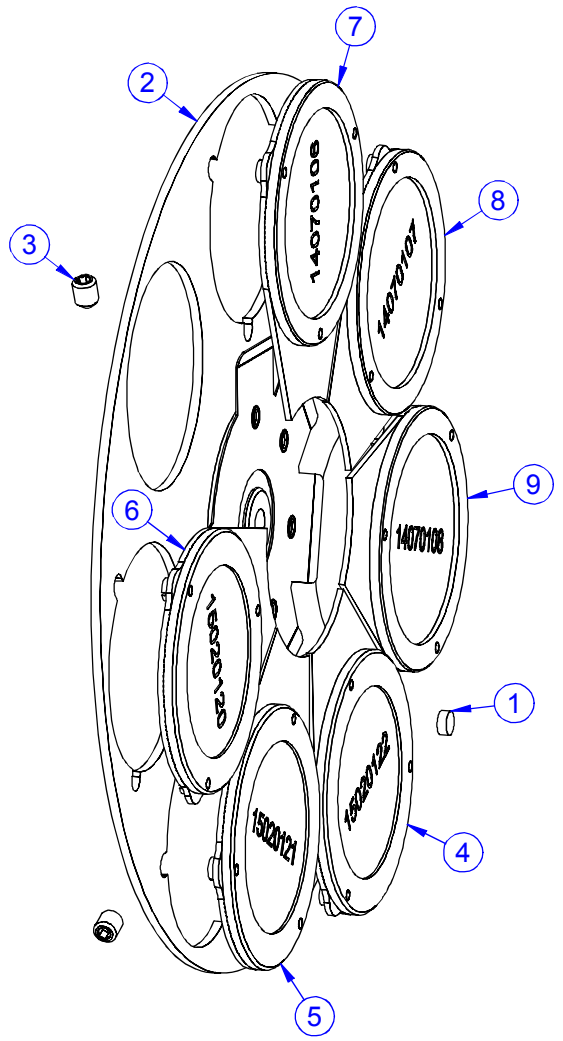

PRODUCT: MSZoom 250 XT		
TITLE: Wheel Gobo - Colour		
DOCUMENT: 99010227		
VERSION: B	DATE: 24.6.2003	SHEET: 8 OF 14