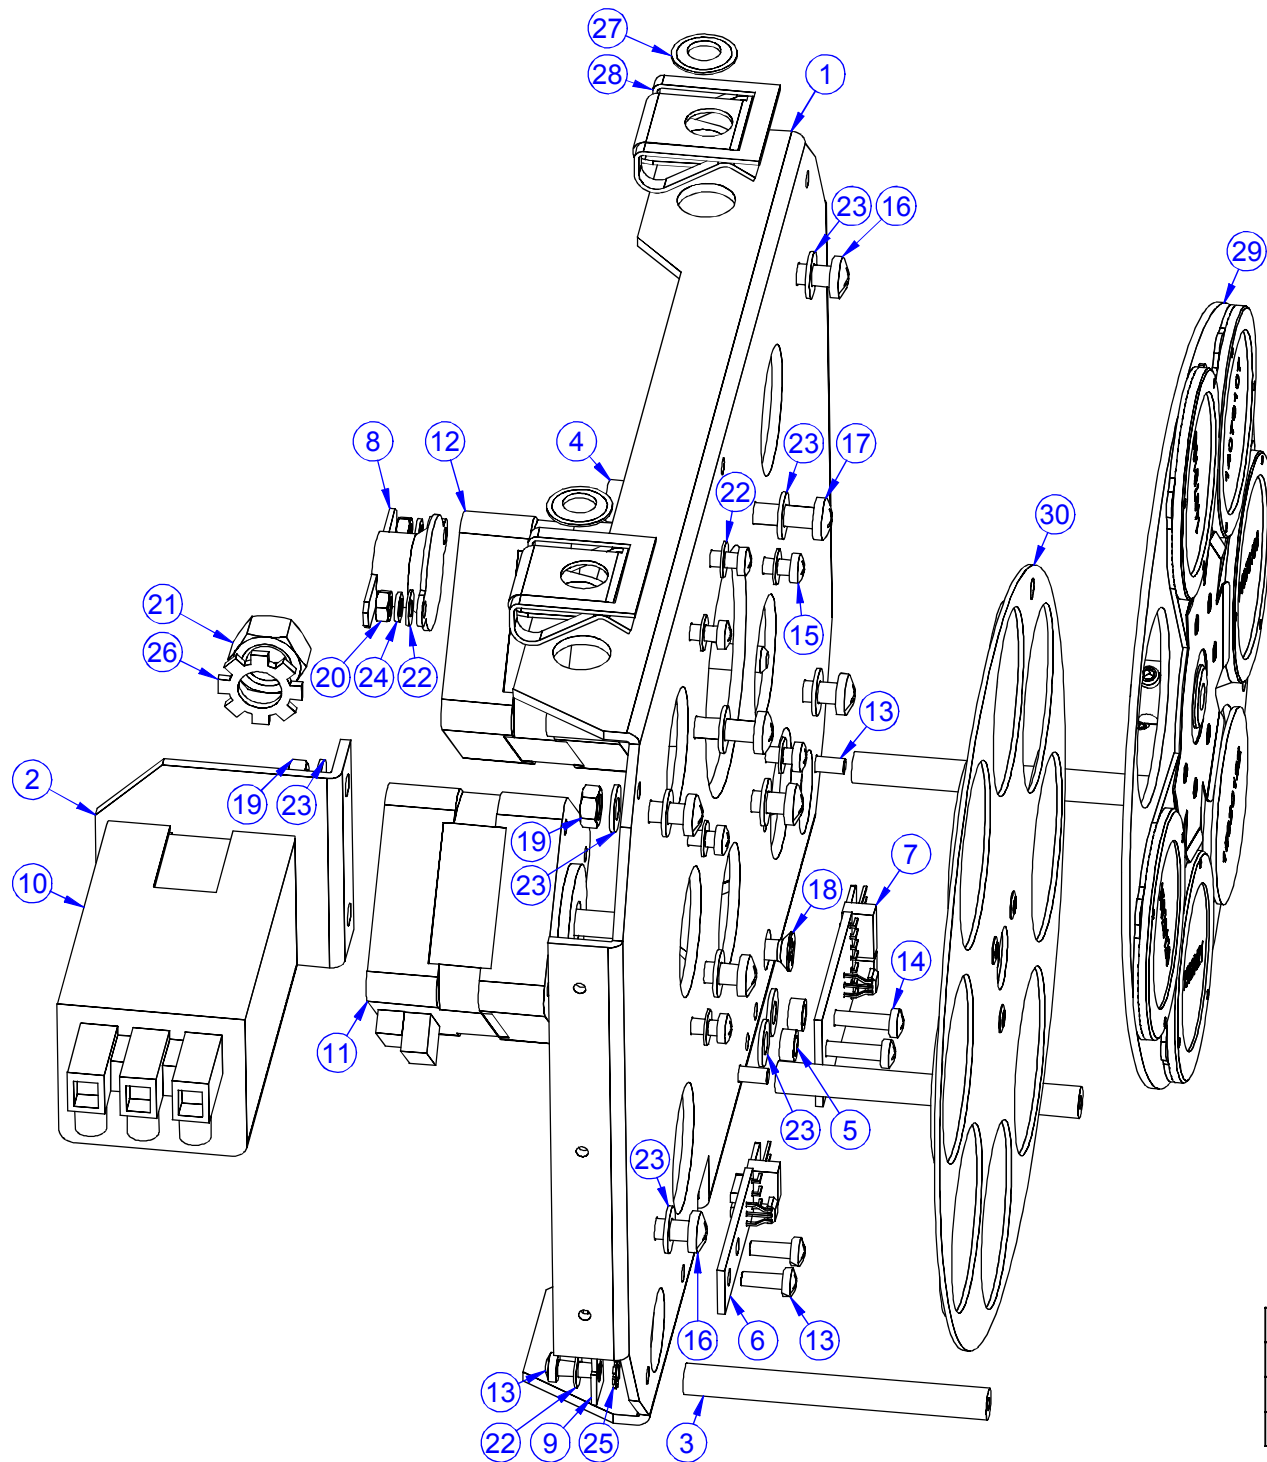

PRODUCT: MSZoom 250 XT		
TITLE: Gobo - Colour		
DOCUMENT: 99010497		
VERSION: B	DATE: 24.6.2003	SHEET: 7 OF 14