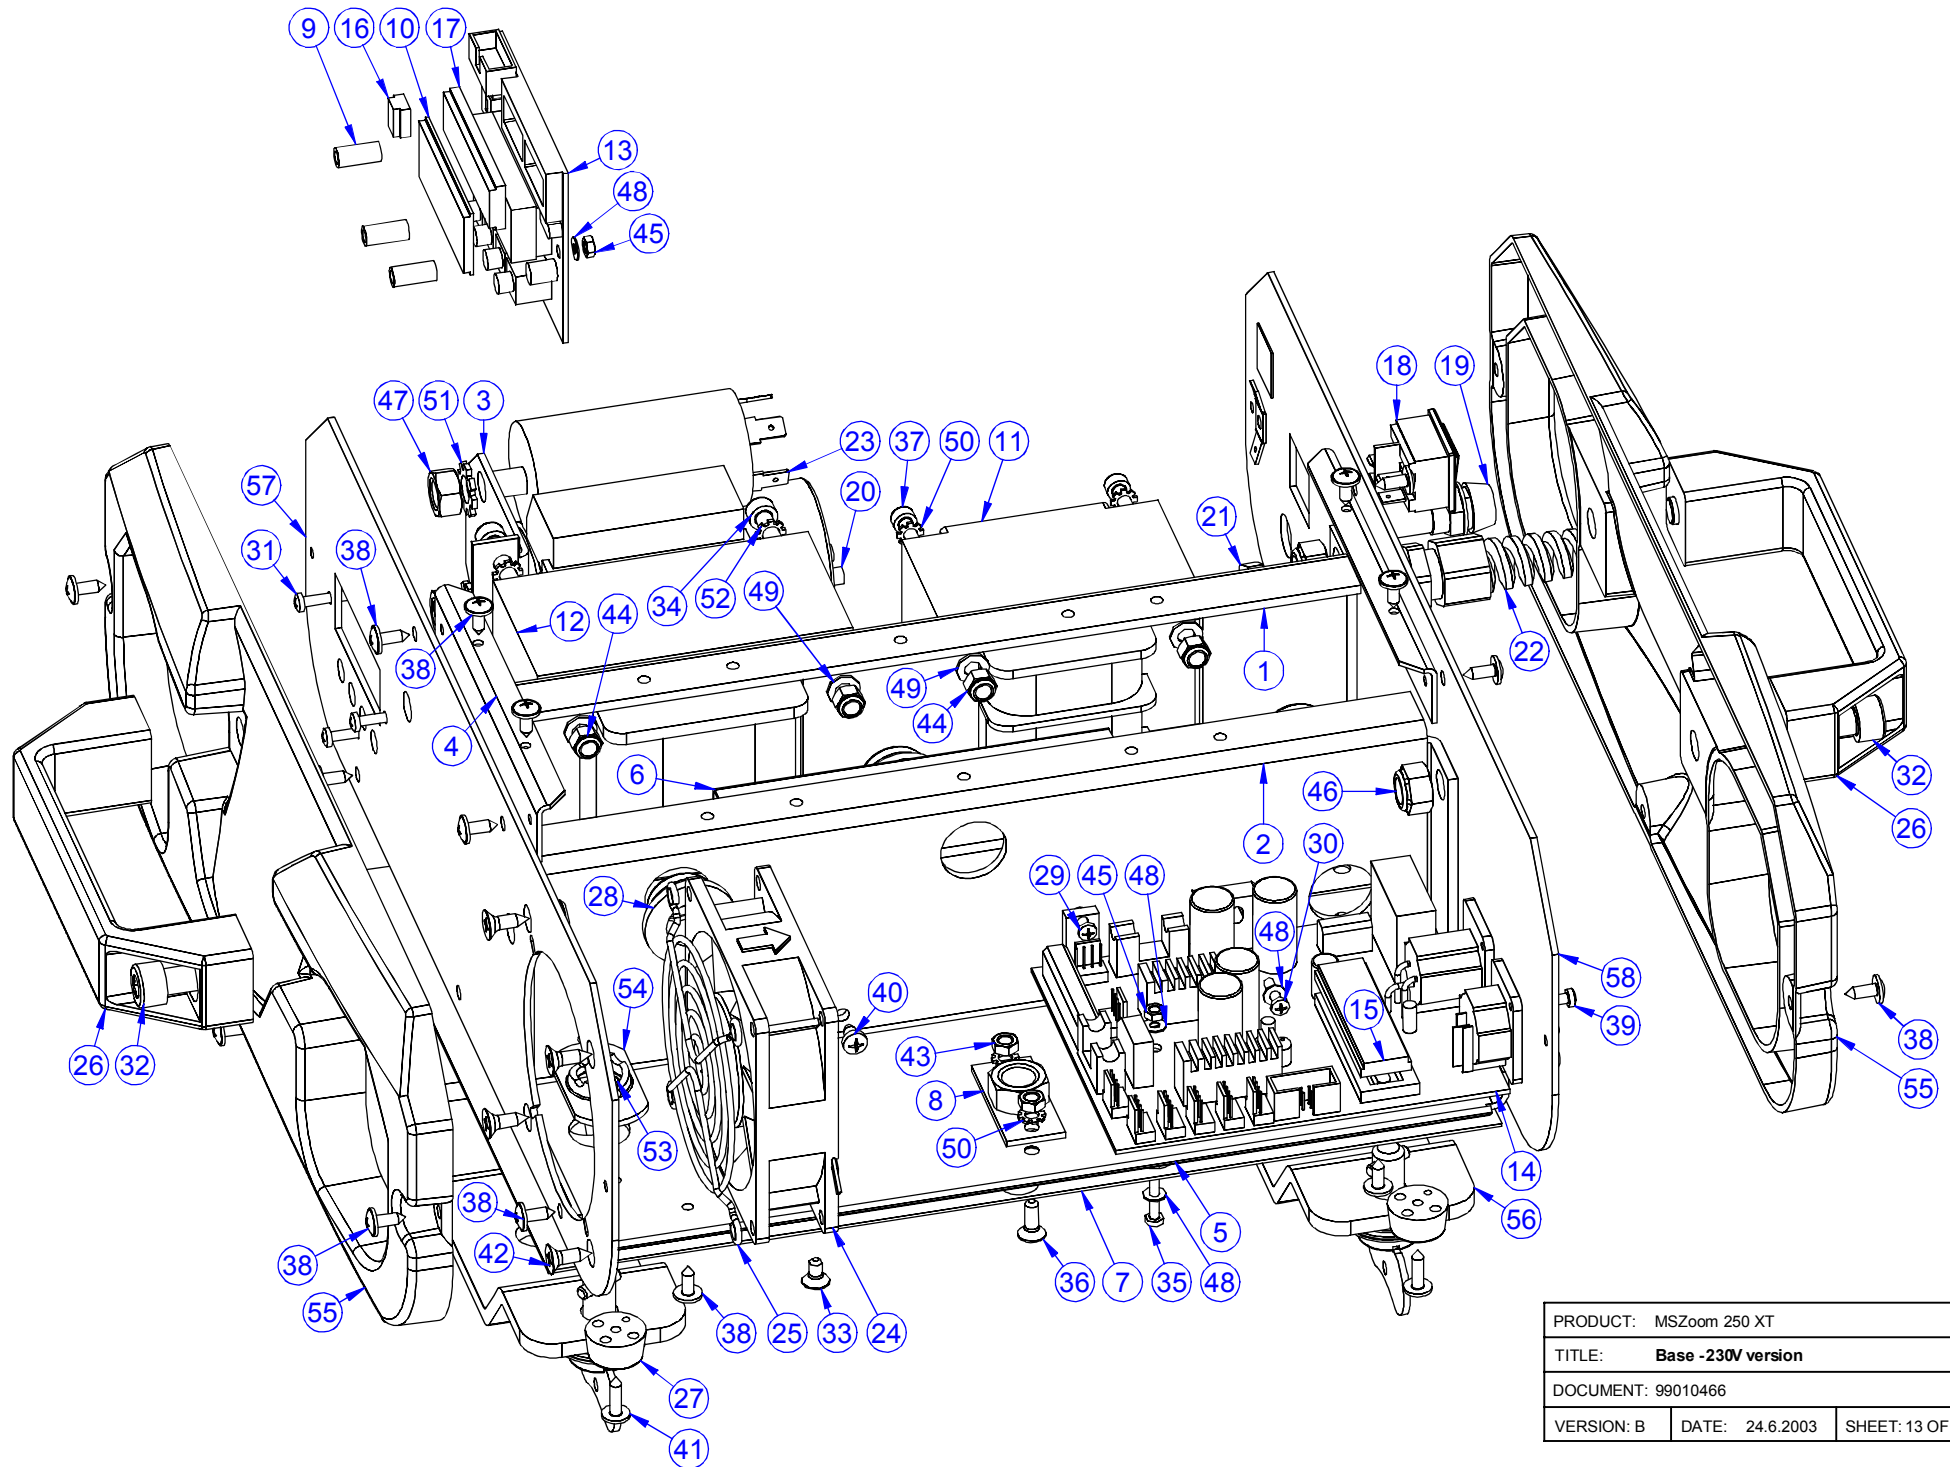

PRODUCT: MSZoom 250 XT		
TITLE: Arm of head		
DOCUMENT: 99010499		
VERSION: B	DATE: 24.6.2003	SHEET: 11 OF 14

PRODUCT: MSZoom 250 XT		
TITLE: Axe "X"		
DOCUMENT: 99010252		
VERSION: B	DATE: 24.6.2003	SHEET: 12 OF 14