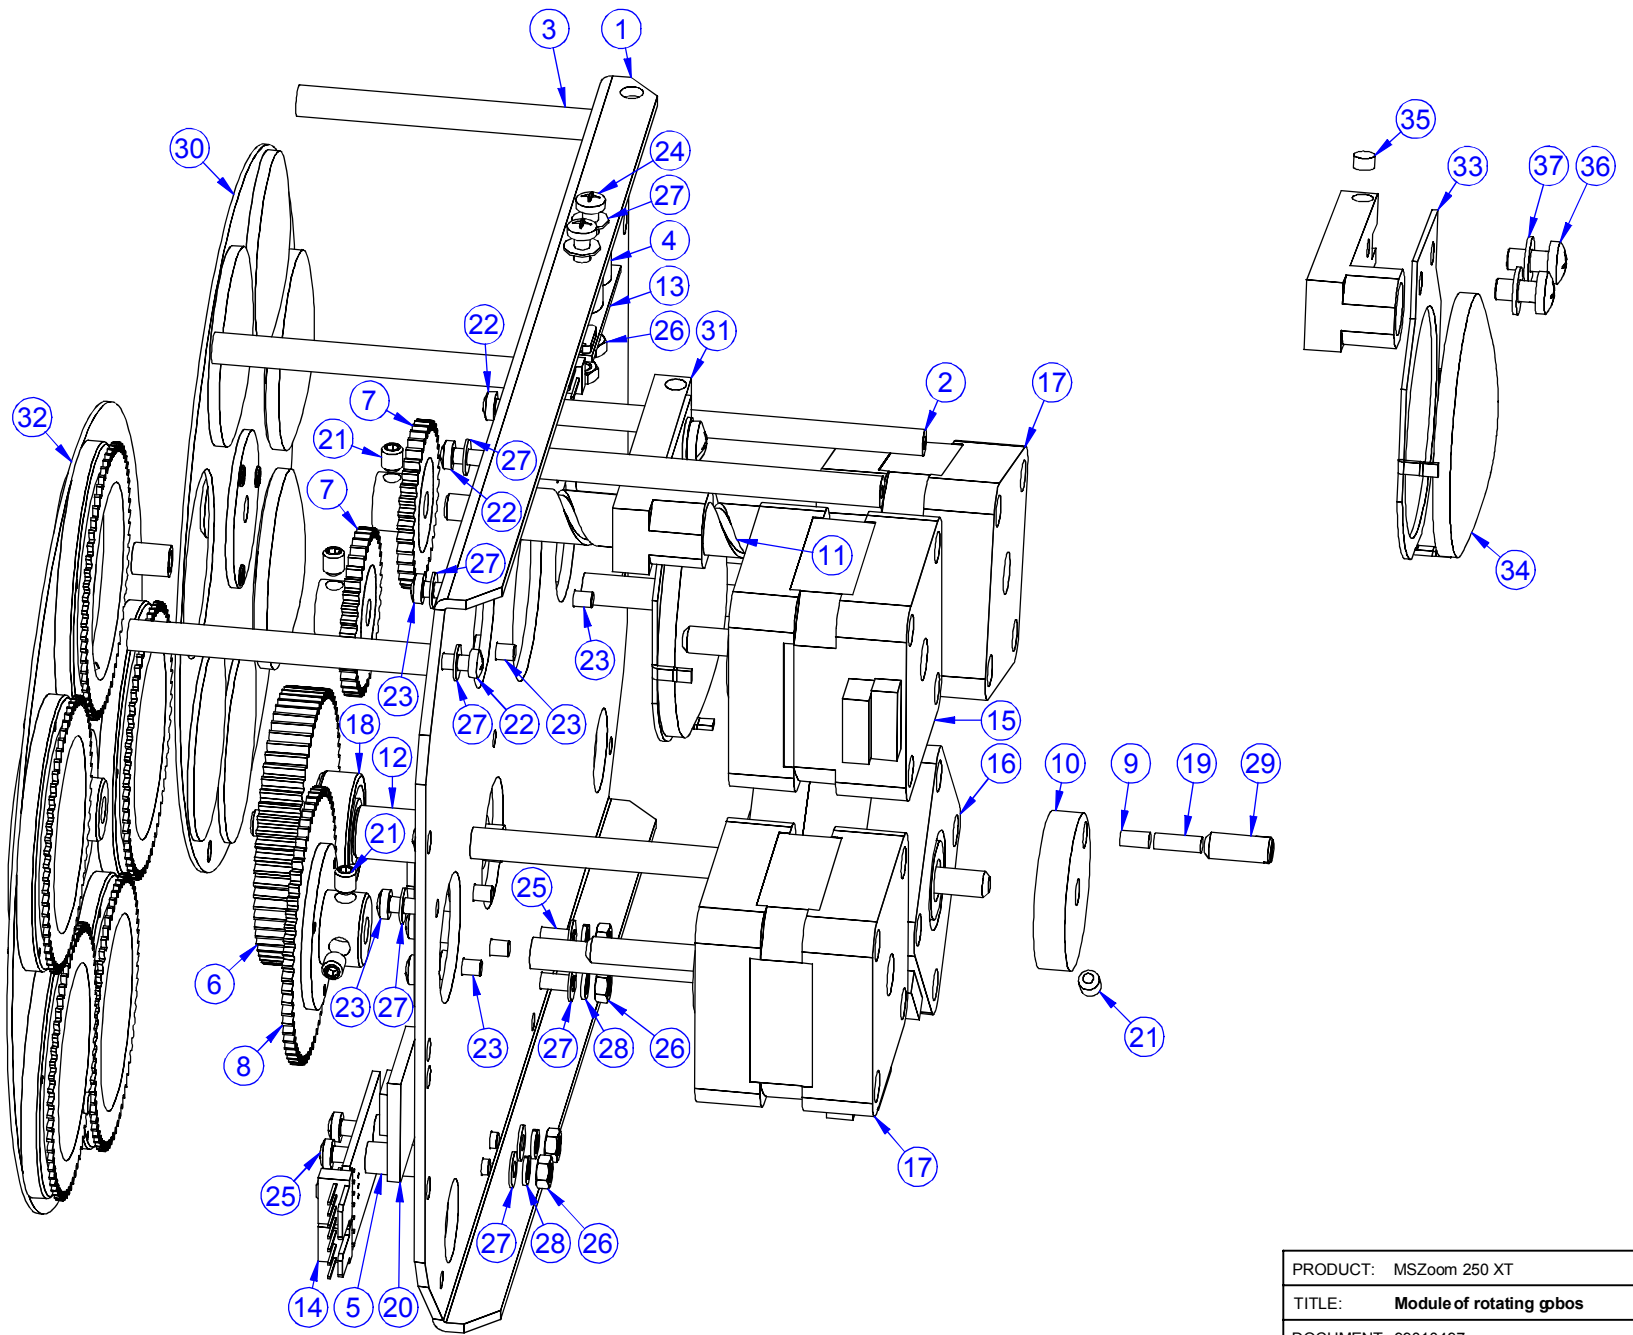

PRODUCT: MSZoom 250 XT		
TITLE: Module of rotating gbos		
DOCUMENT: 99010497		
VERSION: B	DATE: 24.6.2003	SHEET: 4 OF 14