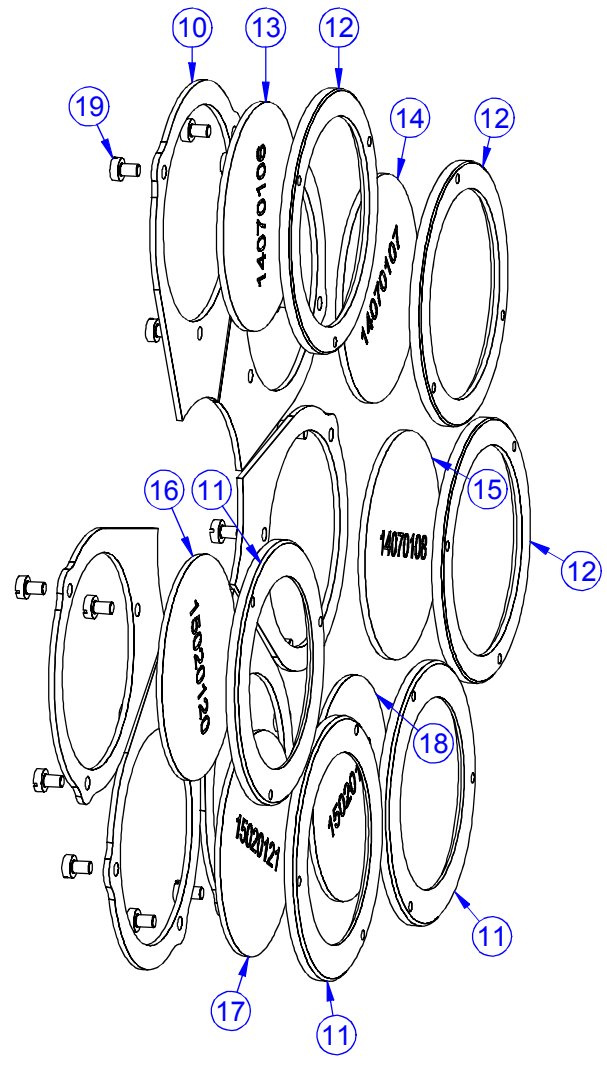

PRODUCT: MSZoom 250 XT		
TITLE: Wheel Gobo - Colour		
DOCUMENT: 99010227		
VERSION: B	DATE: 24.6.2003	SHEET: 8 OF 14