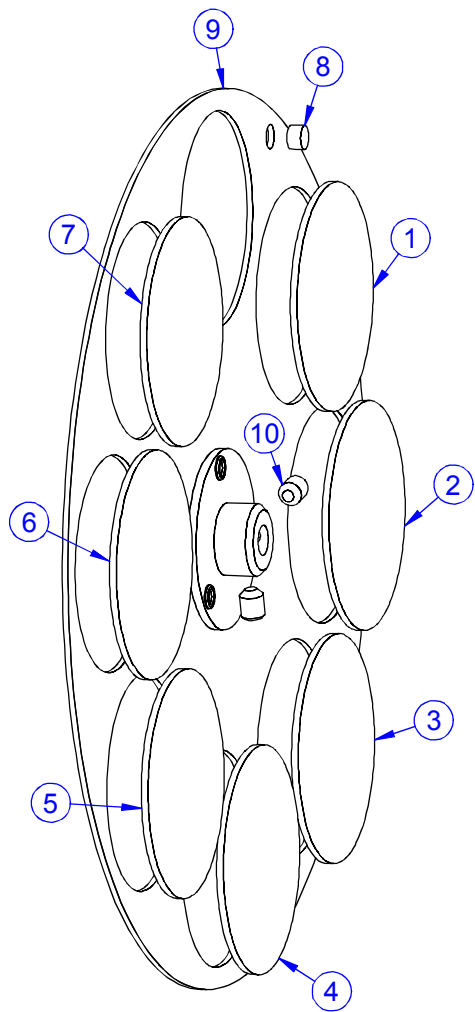

PRODUCT: MSZoom 250 XT		
TITLE: Wheel Colour 8		
DOCUMENT: 99010259		
VERSION: B	DATE: 24.6.2003	SHEET: 9 OF 14