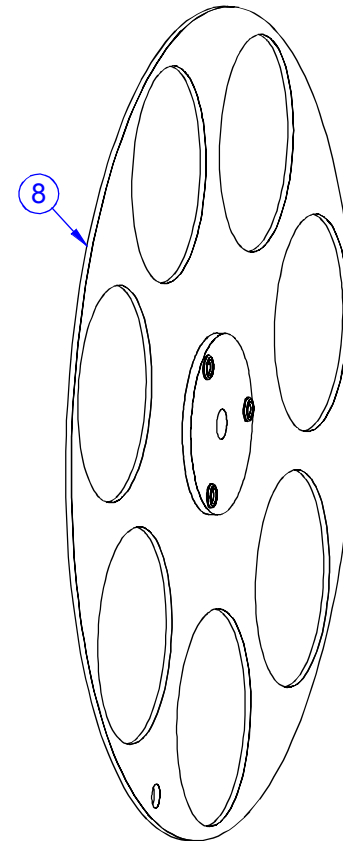

PRODUCT: MSZoom 250 XT		
TITLE: Covers		
DOCUMENT: 99010496		
VERSION: B	DATE: 24.6.2003	SHEET: 1 OF 14

PRODUCT: MSZoom 250 XT		
TITLE: Assembly of head		
DOCUMENT: 99010497		
VERSION: B	DATE: 24.6.2003	SHEET: 2 OF 14

PRODUCT: MSZoom 250 XT		
TITLE: Module of prism + Object lens		
DOCUMENT: 99010497		
VERSION: B	DATE: 24.6.2003	SHEET: 3 OF 14

PRODUCT: MSZoom 250 XT		
TITLE: Module of rotating gbos		
DOCUMENT: 99010497		
VERSION: B	DATE: 24.6.2003	SHEET: 4 OF 14

PRODUCT: MSZoom 250 XT		
TITLE: Wheel RG5+1		
DOCUMENT: 99010270		
VERSION: B	DATE: 24.6.2003	SHEET: 5 OF 14

PRODUCT: MSZoom 250 XT		
TITLE: Wheel zoom		
DOCUMENT: 99010199		
VERSION: B	DATE: 24.6.2003	SHEET: 6 OF 14

PRODUCT: MSZoom 250 XT		
TITLE: Arm of head		
DOCUMENT: 99010499		
VERSION: B	DATE: 24.6.2003	SHEET: 11 OF 14

PRODUCT: MSZoom 250 XT		
TITLE: Axe "X"		
DOCUMENT: 99010252		
VERSION: B	DATE: 24.6.2003	SHEET: 12 OF 14