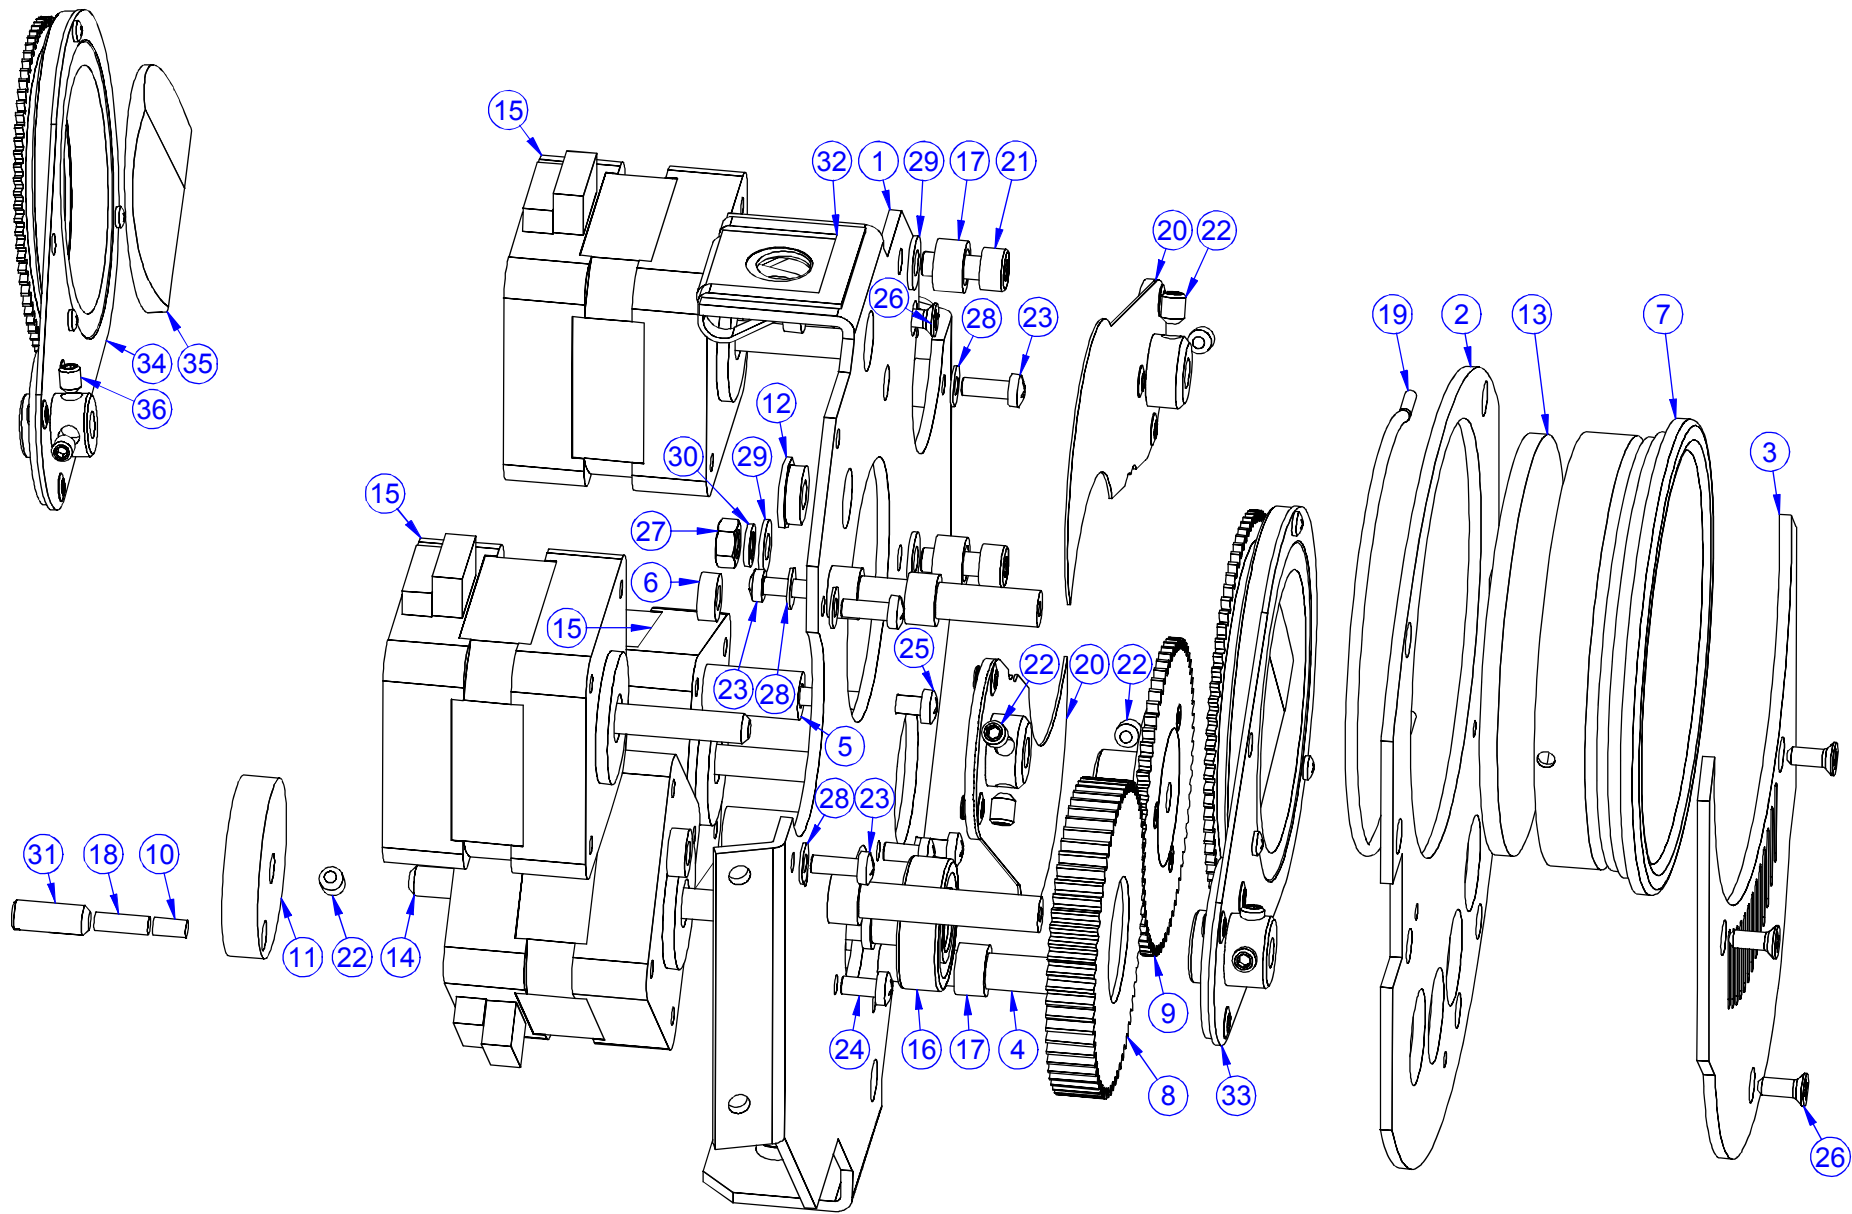

PRODUCT: MSZoom 250 XT		
TITLE: Covers		
DOCUMENT: 99010496		
VERSION: B	DATE: 24.6.2003	SHEET: 1 OF 14

PRODUCT: MSZoom 250 XT		
TITLE: Assembly of head		
DOCUMENT: 99010497		
VERSION: B	DATE: 24.6.2003	SHEET: 2 OF 14