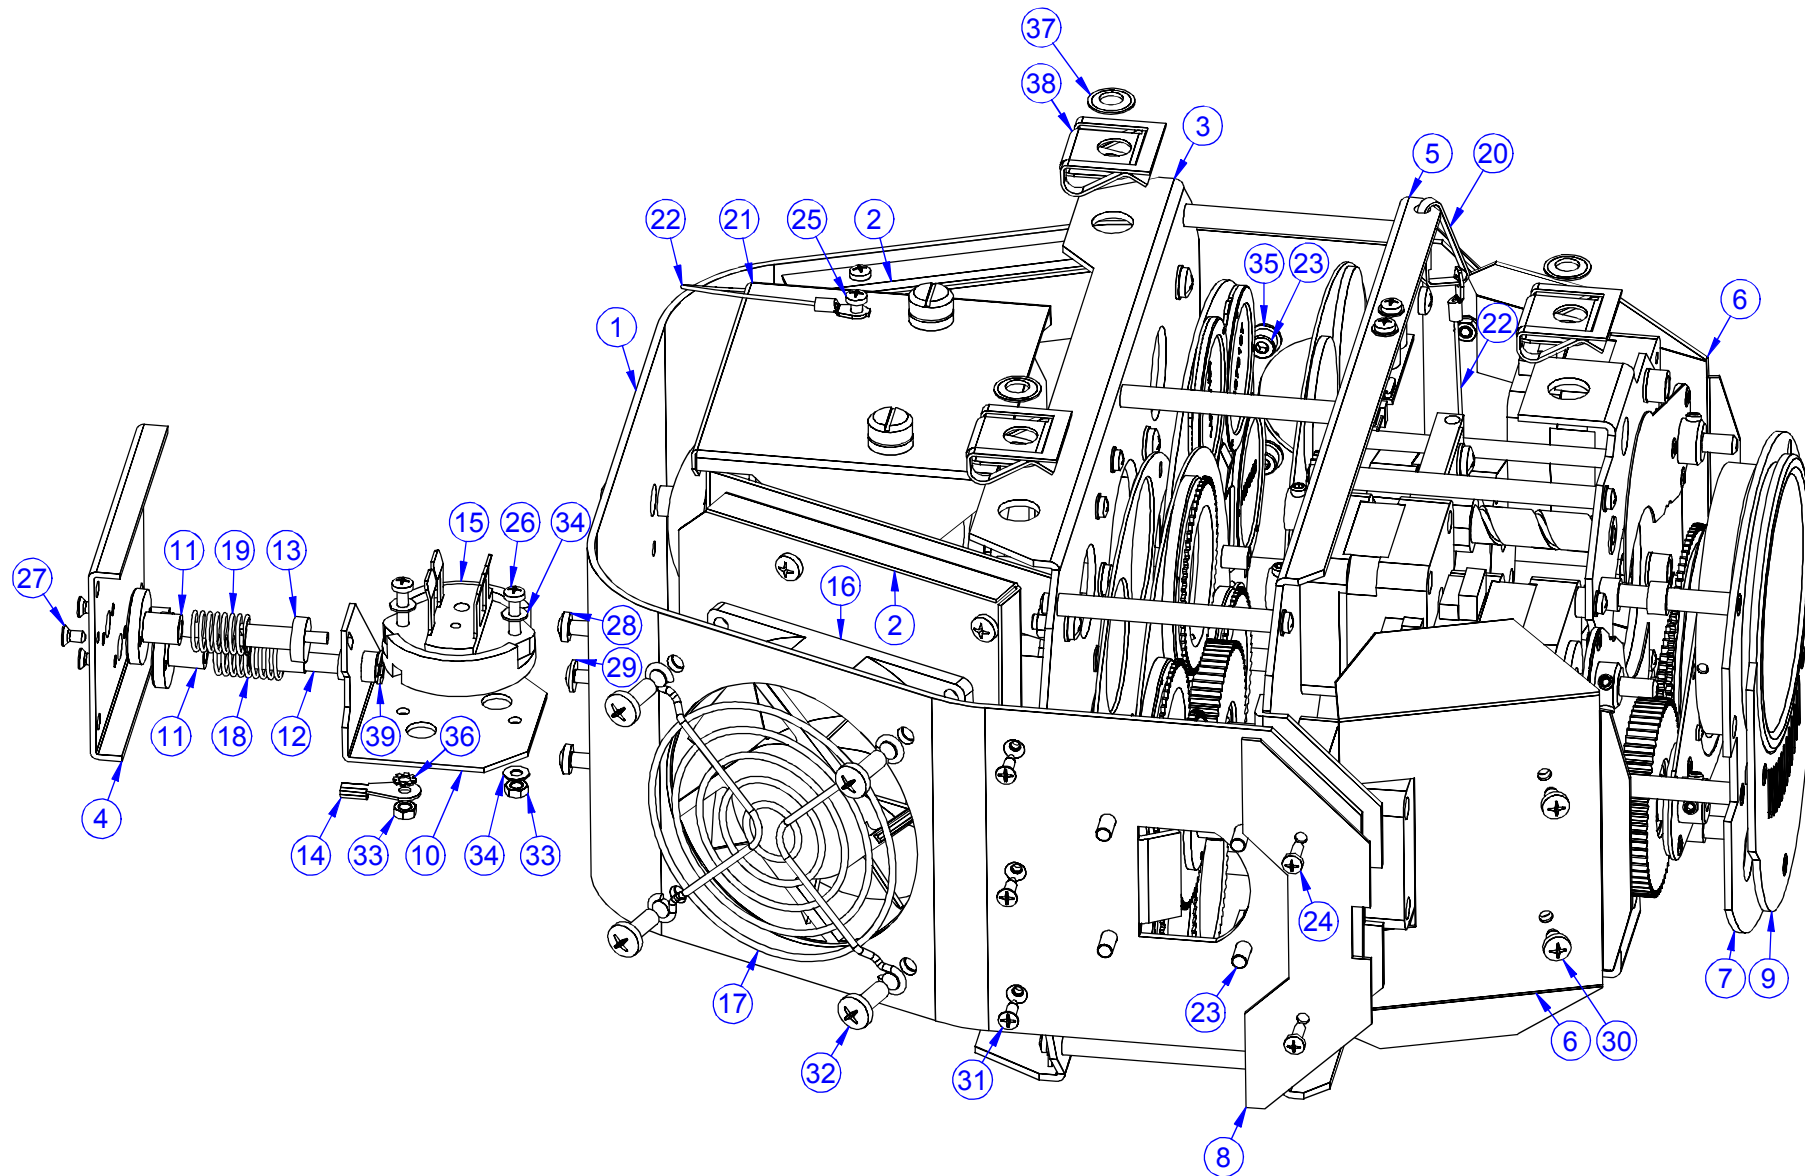

PRODUCT: MSZoom 250 XT		
TITLE: Covers		
DOCUMENT: 99010496		
VERSION: B	DATE: 24.6.2003	SHEET: 1 OF 14

PRODUCT: MSZoom 250 XT		
TITLE: Assembly of head		
DOCUMENT: 99010497		
VERSION: B	DATE: 24.6.2003	SHEET: 2 OF 14

PRODUCT: MSZoom 250 XT		
TITLE: Arm of head		
DOCUMENT: 99010499		
VERSION: B	DATE: 24.6.2003	SHEET: 11 OF 14

PRODUCT: MSZoom 250 XT		
TITLE: Axe "X"		
DOCUMENT: 99010252		
VERSION: B	DATE: 24.6.2003	SHEET: 12 OF 14