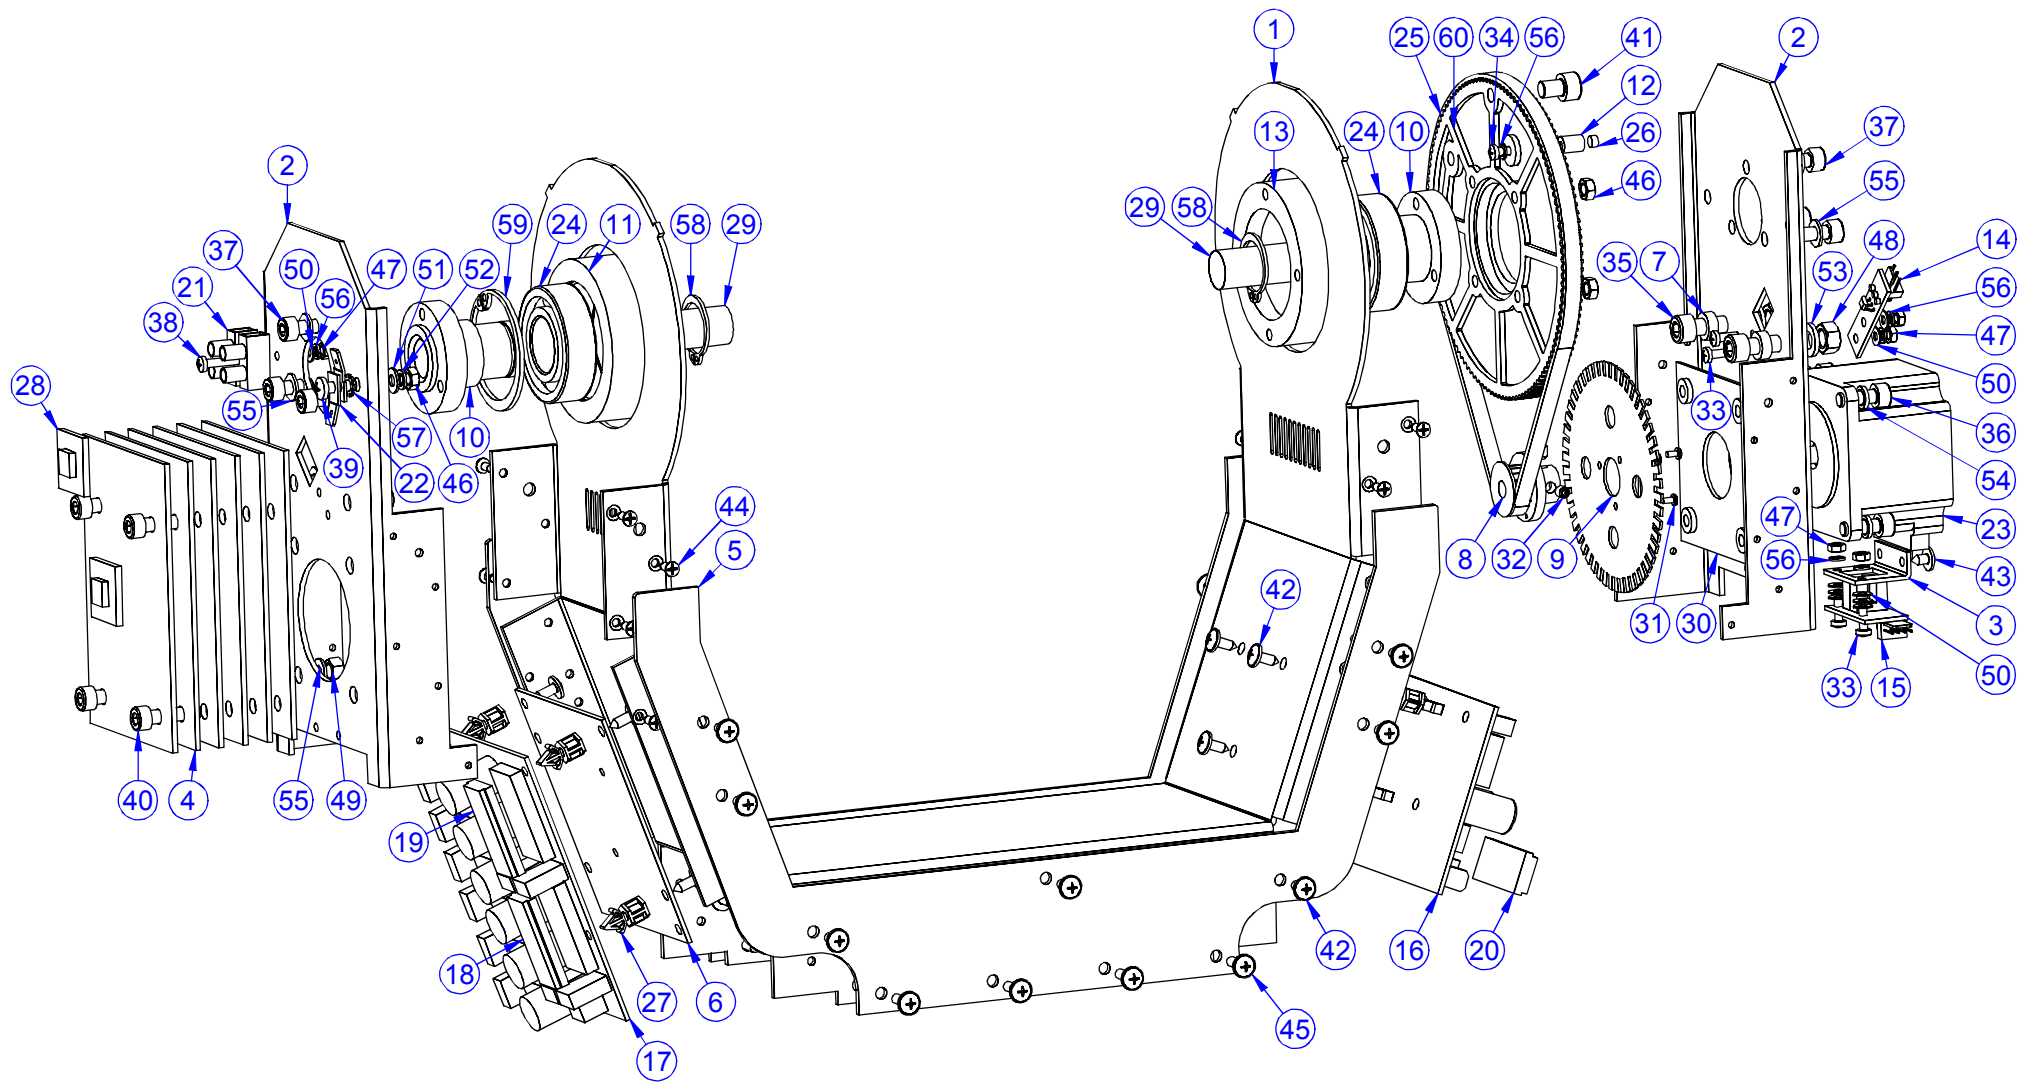

PRODUCT: MSZoom 250 XT		
TITLE: Arm of head		
DOCUMENT: 99010499		
VERSION: B	DATE: 24.6.2003	SHEET: 11 OF 14

PRODUCT: MSZoom 250 XT		
TITLE: Axe "X"		
DOCUMENT: 99010252		
VERSION: B	DATE: 24.6.2003	SHEET: 12 OF 14