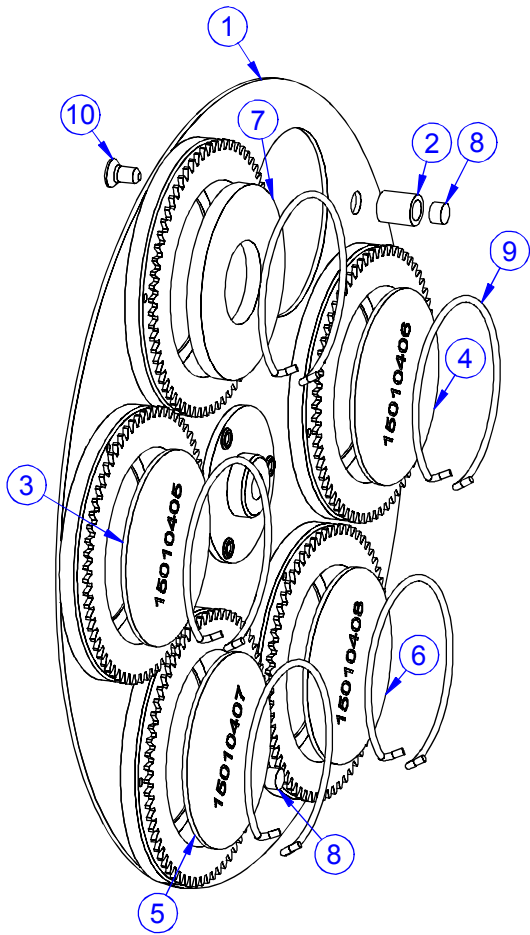

PRODUCT: MSZoom 250 XT		
TITLE: Wheel RG5+1		
DOCUMENT: 99010270		
VERSION: B	DATE: 24.6.2003	SHEET: 5 OF 14