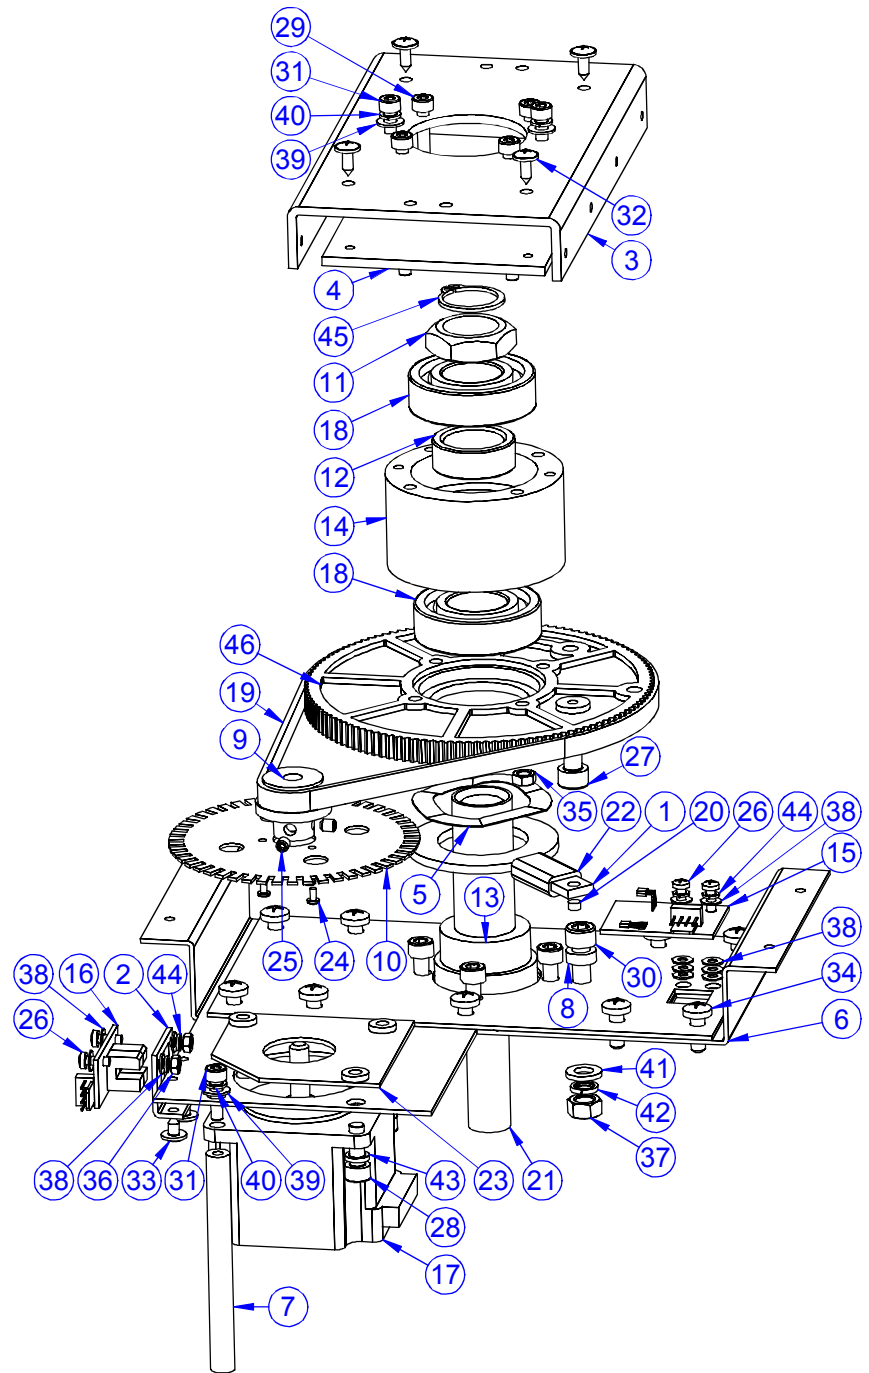

PRODUCT: MSZoom 250 XT		
TITLE: Arm of head		
DOCUMENT: 99010499		
VERSION: B	DATE: 24.6.2003	SHEET: 11 OF 14

PRODUCT: MSZoom 250 XT		
TITLE: Axe "X"		
DOCUMENT: 99010252		
VERSION: B	DATE: 24.6.2003	SHEET: 12 OF 14