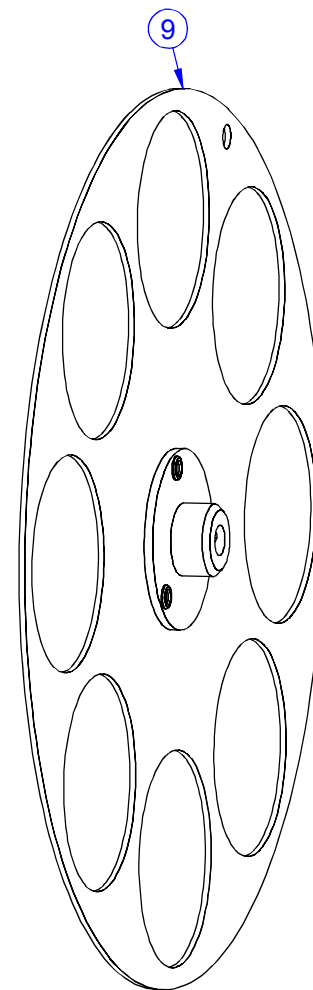

PRODUCT: MSZoom 250 XT		
TITLE: Wheel Colour 8		
DOCUMENT: 99010259		
VERSION: B	DATE: 24.6.2003	SHEET: 9 OF 14