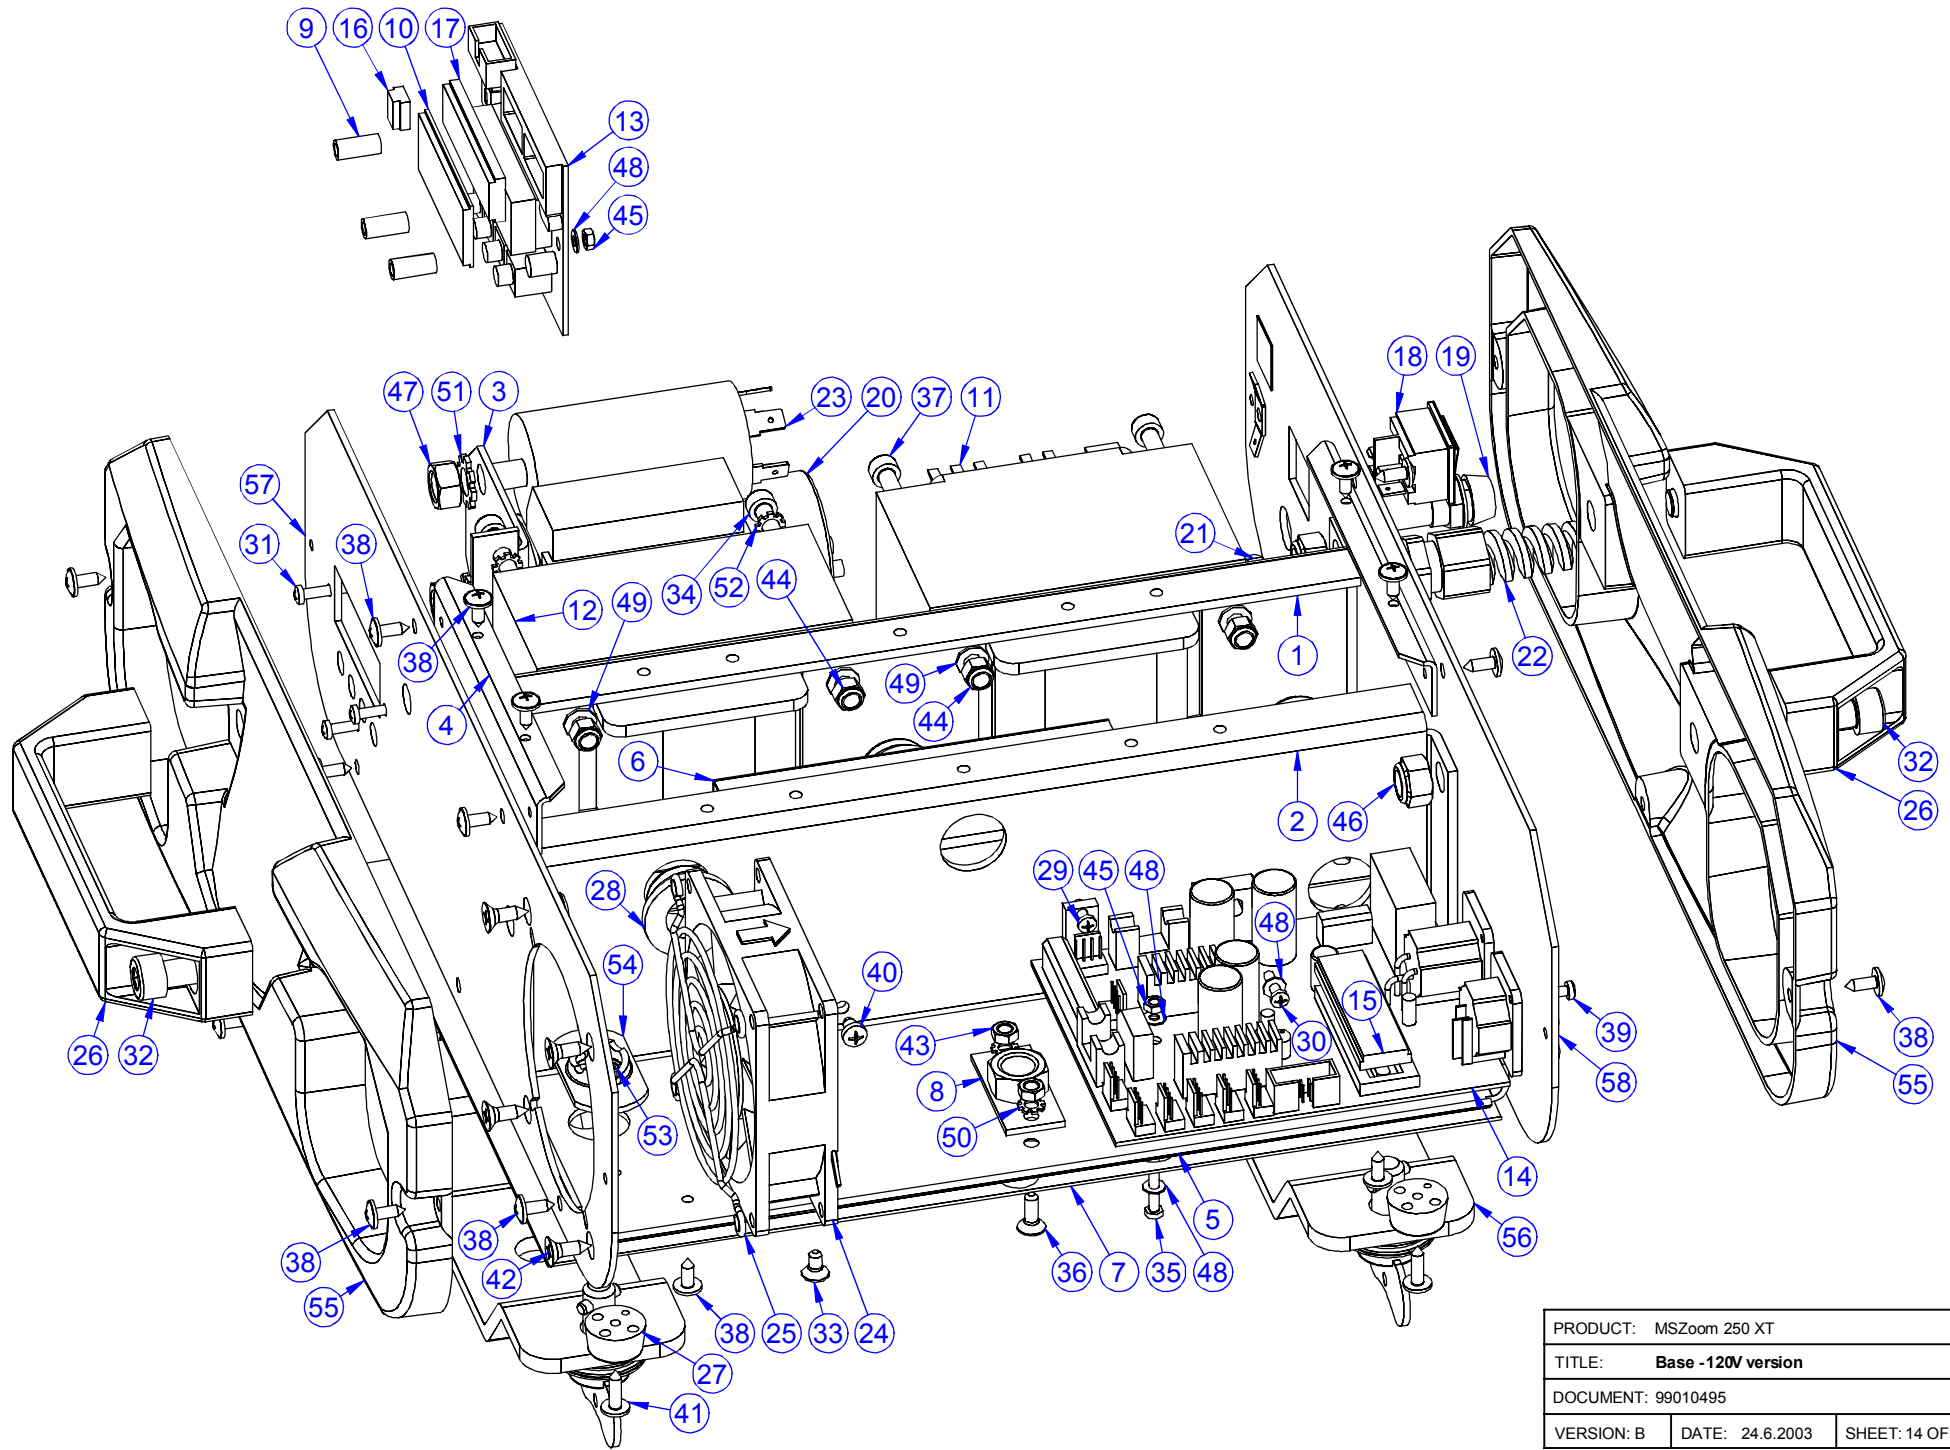

PRODUCT: MSZoom 250 XT		
TITLE: Base - 120V version		
DOCUMENT: 99010495		
VERSION: B	DATE: 24.6.2003	SHEET: 14 OF 14