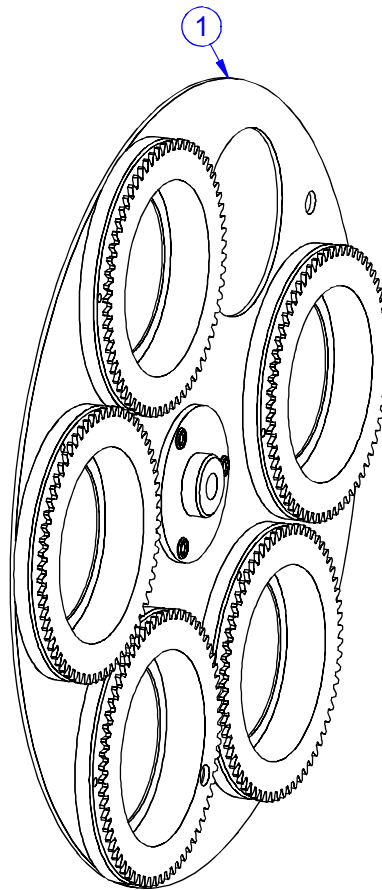

PRODUCT: MSZoom 250 XT		
TITLE: Covers		
DOCUMENT: 99010496		
VERSION: B	DATE: 24.6.2003	SHEET: 1 OF 14

PRODUCT: MSZoom 250 XT		
TITLE: Assembly of head		
DOCUMENT: 99010497		
VERSION: B	DATE: 24.6.2003	SHEET: 2 OF 14

PRODUCT: MSZoom 250 XT		
TITLE: Module of prism + Object lens		
DOCUMENT: 99010497		
VERSION: B	DATE: 24.6.2003	SHEET: 3 OF 14

PRODUCT: MSZoom 250 XT		
TITLE: Module of rotating gbos		
DOCUMENT: 99010497		
VERSION: B	DATE: 24.6.2003	SHEET: 4 OF 14

PRODUCT: MSZoom 250 XT		
TITLE: Wheel RG5+1		
DOCUMENT: 99010270		
VERSION: B	DATE: 24.6.2003	SHEET: 5 OF 14

PRODUCT: MSZoom 250 XT		
TITLE: Wheel zoom		
DOCUMENT: 99010199		
VERSION: B	DATE: 24.6.2003	SHEET: 6 OF 14

PRODUCT: MSZoom 250 XT		
TITLE: Arm of head		
DOCUMENT: 99010499		
VERSION: B	DATE: 24.6.2003	SHEET: 11 OF 14

PRODUCT: MSZoom 250 XT		
TITLE: Axe "X"		
DOCUMENT: 99010252		
VERSION: B	DATE: 24.6.2003	SHEET: 12 OF 14