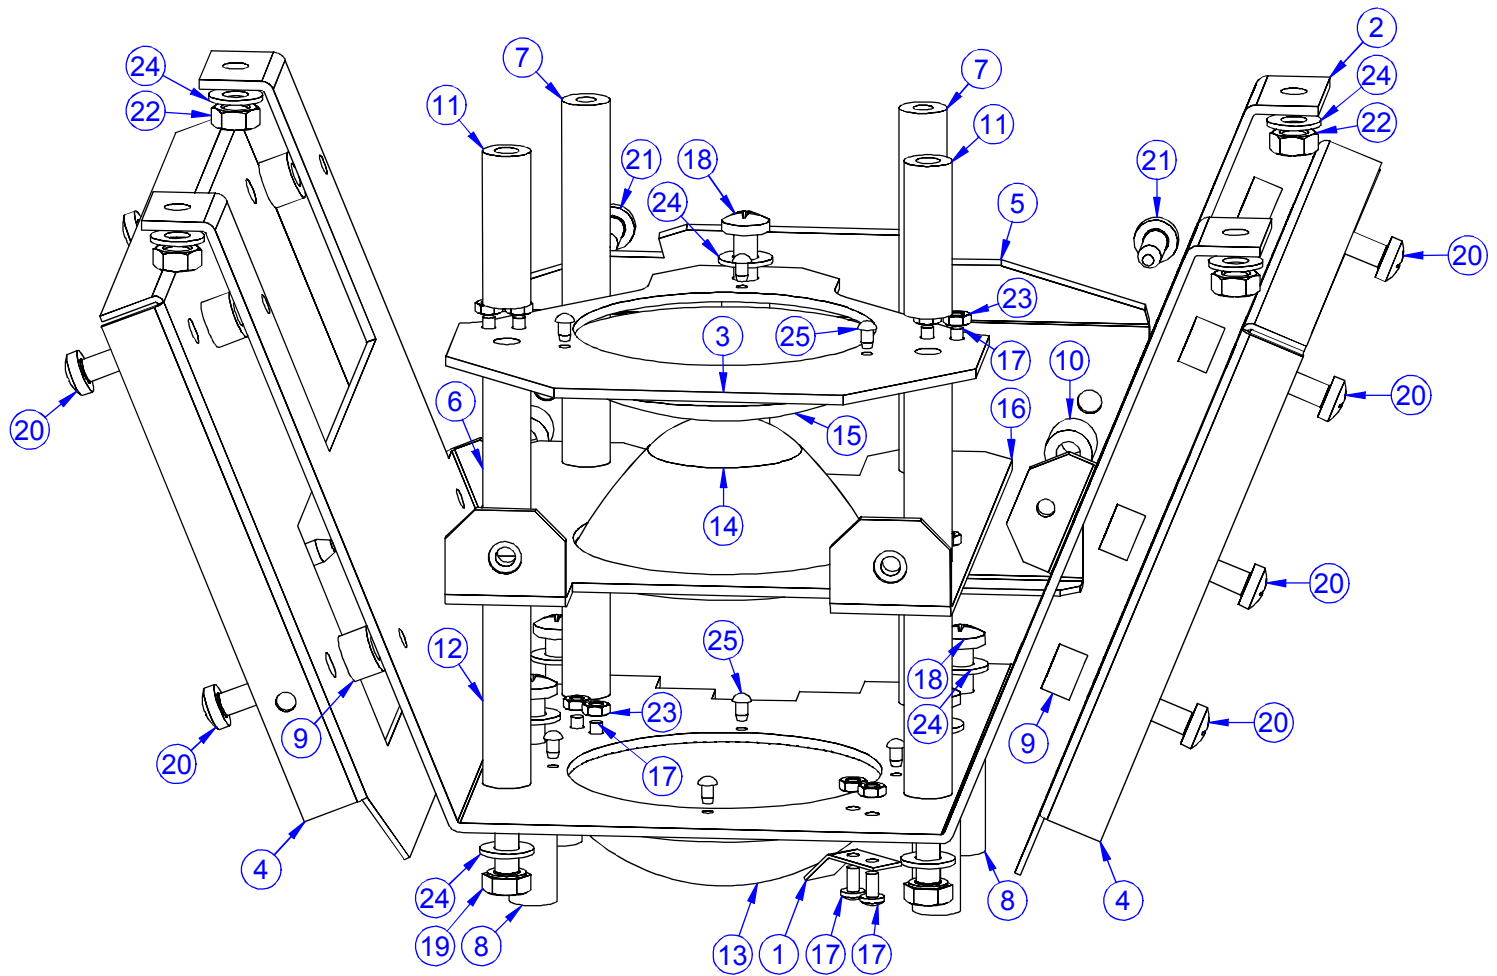

PRODUCT: MSZoom 250 XT		
TITLE: Source of light		
DOCUMENT: 99010497		
VERSION: B	DATE: 24.6.2003	SHEET: 10 OF 14