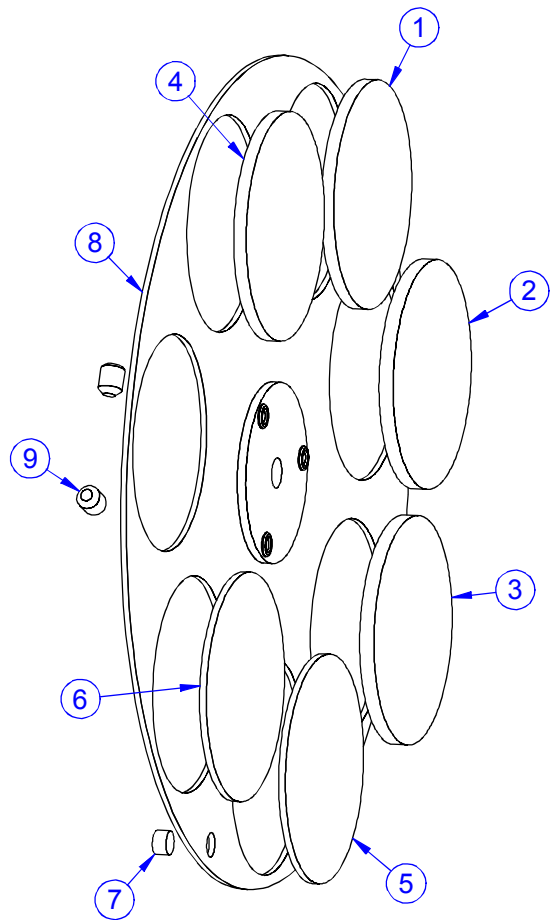

PRODUCT: MSZoom 250 XT		
TITLE: Wheel zoom		
DOCUMENT: 99010199		
VERSION: B	DATE: 24.6.2003	SHEET: 6 OF 14